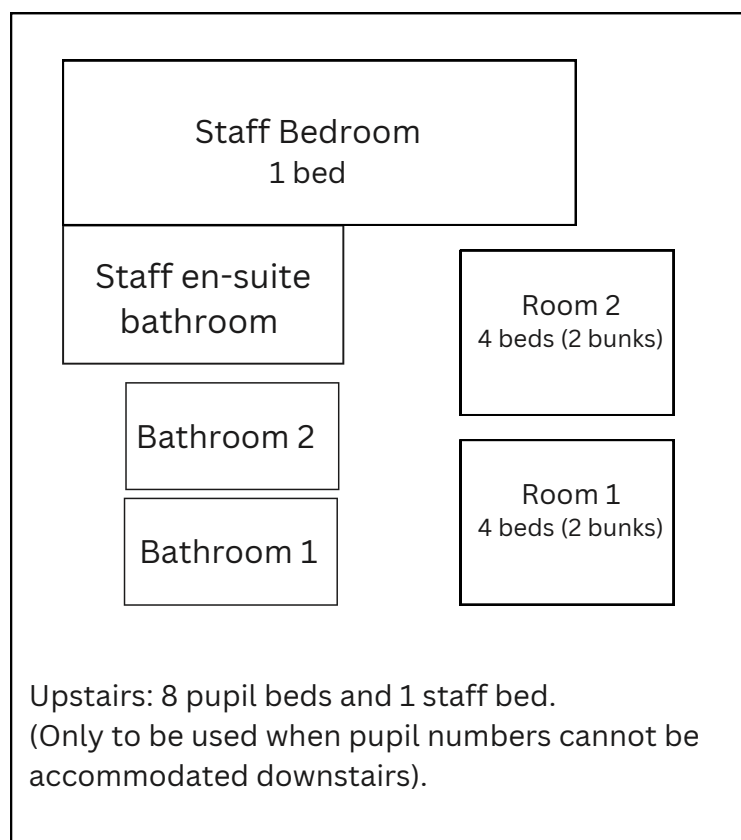

GWYBODAETH AM YR YSTAFELLOEDD CYSGU

Mae'r llety grŵp arferol yn Nant BH ar y prif gyntedd ac yn cynnwys 36 o welyau i ddisgyblion mewn 4 ystafell a 4 o welyau i staff mewn 2 ystafell staff. Gall fwy o staff gael eu lletya yn y fflat.

Ar gyfer grwpiau mawr yn unig, mae'n bosibl defnyddio llety ychwanegol yn y fflat ar gefn yr adeilad lle mae 8 gwely arall i ddisgyblion mewn dwy ystafell yn ogystal ag un ystafell wely staff. Mae hyn yn rhoi cyfanswm o 44 o welyau i ddisgyblion yn ogystal â 5 o welyau i staff yn Nant BH. Sicrhewch fod eich cymarebau rhyw yn gweddu â'r gofod sydd ar gael.

Os bydd angen unrhyw gymorth pellach arnoch, mae croeso i chi gysylltu â ni.